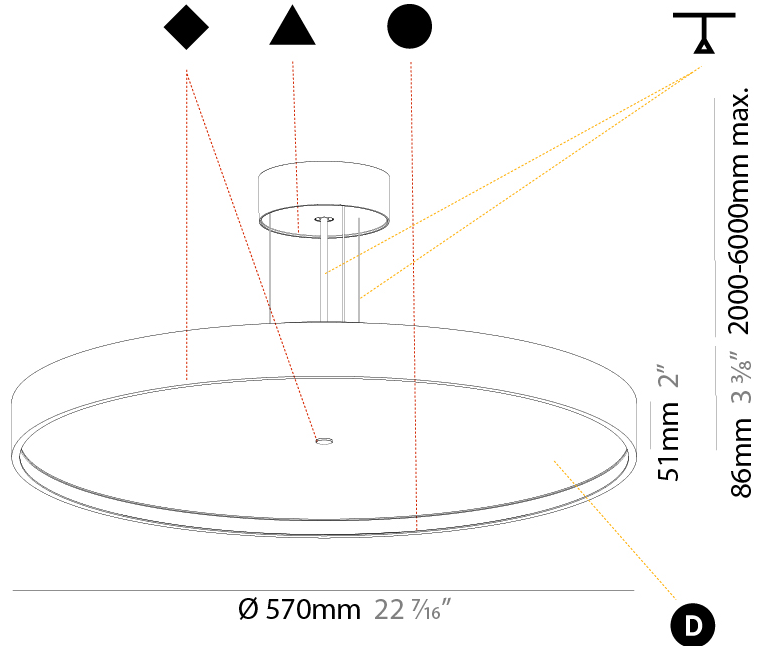

GENERAL

Series: Sign Diva
Subseries: Sign Diva Korona
Partner: Prolicht
Division: Architectural
Installation: Suspension
Product Type: Pendant
Mounting Location: Ceiling
Light Distribution: Direct

PHYSICAL

Shape: Round
Diameter (mm): 570
Diameter (in): 22 7/16
Height (mm): 86
Height (in): 3 3/8
Weight (kg): 8.067
Weight (lbs): 17.78

Diffuser: PMMA - Opal / Micro-Prism / Sparkling Secret / Vintage Industrial

Fixture Finish: SSR / BKV / CWI / CRY / HAB / UFT / ITA / RUA / FTG / MYG / LOD / PUS / FRO / FUP / KIA / POP / BLS / SPG / MEY / GOH / CHC / COM / ABZ / JAG / OBR / MOS / ROR

Fixture Material: PMMA / Extruded Aluminum / Steel

Cable Details: 2000mm/78 3/4" or 6000mm/236 1/4" Transparent Cable

ELECTRICAL

Lamp Type: LED (Zhaga Standard)
Input Wattage (W): 49
Total Output Wattage (W): 46.9
Dimming: Tri-Mode (Non-Dimming and Phase Dimming (120Vac only) and 0-10V Dimming)
Driver Included: Yes
Driver Location: Integrated
Driver Type: Constant Current - Universal
Driver Class: Class 2
Input Voltage (V): 120 - 277
Constant Current (MA): 350

LED

Color Temperature (°K): 2700 / 3000 / 3500 / 4000
Max. Delivered Lumen (lm): 4978 / 5337 / 5384 / 5494
Nominal Lumen (lm): 6199 / 6646 / 6705 / 6842
CRI: >90 CRI
Lamp Life (hrs): 50000

OPTICAL

RATINGS AND CERTIFICATIONS

Certified By: Certified for North American Standards
IP rating: IP20