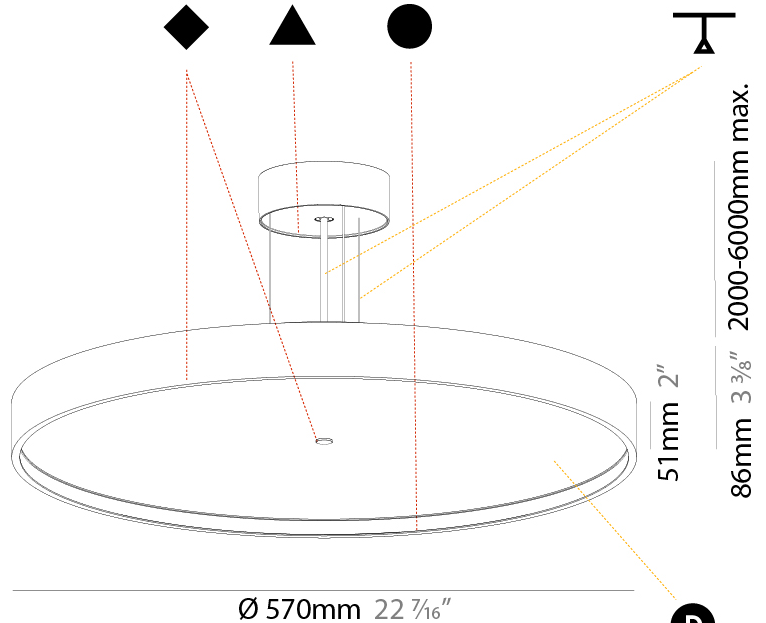

GENERAL

Series: Sign Diva
Subseries: Sign Diva Korona
Partner: Prolicht
Division: Architectural
Installation: Suspension
Product Type: Pendant
Mounting Location: Ceiling
Light Distribution: Direct / Indirect

PHYSICAL

Shape: Round
Diameter (mm): 570
Diameter (in): 22 7/16
Height (mm): 86
Height (in): 3 3/8
Weight (kg): 8.812
Weight (lbs): 19.43

Diffuser: PMMA - Opal / Micro-Prism / Sparkling Secret / Vintage Industrial

Fixture Finish: SSR / BKV / CWI / CRY / HAB / UFT / ITA / RUA / FTG / MYG / LOD / PUS / FRO / FUP / KIA / POP / BLS / SPG / MEY / GOH / CHC / COM / ABZ / JAG / OBR / MOS / ROR

Fixture Material: PMMA / Extruded Aluminum / Steel

Cable Details: 2000mm/78 3/4" or 6000mm/236 1/4" Transparent Cable

ELECTRICAL

Lamp Type: LED (Zhaga Standard)
Input Wattage (W): 67
Total Output Wattage (W): 60.9
Dimming: Tri-Mode (Non-Dimming and Phase Dimming (120Vac only) and 0-10V Dimming)
Driver Included: Yes
Driver Location: Integrated
Driver Type: Constant Current - Universal
Driver Class: Class 2
Input Voltage (V): 120 - 277
Constant Current (MA): 350

LED

Color Temperature (°K): 2700 / 3000 / 3500 / 4000
Max. Delivered Lumen (lm): 6632 / 6728 / 6812 / 6951
Nominal Lumen (lm): 9097 / 9229 / 9344 / 9535
CRI: >90 CRI
Lamp Life (hrs): 50000

OPTICAL

RATINGS AND CERTIFICATIONS

Certified By: Certified for North American Standards
IP rating: IP20